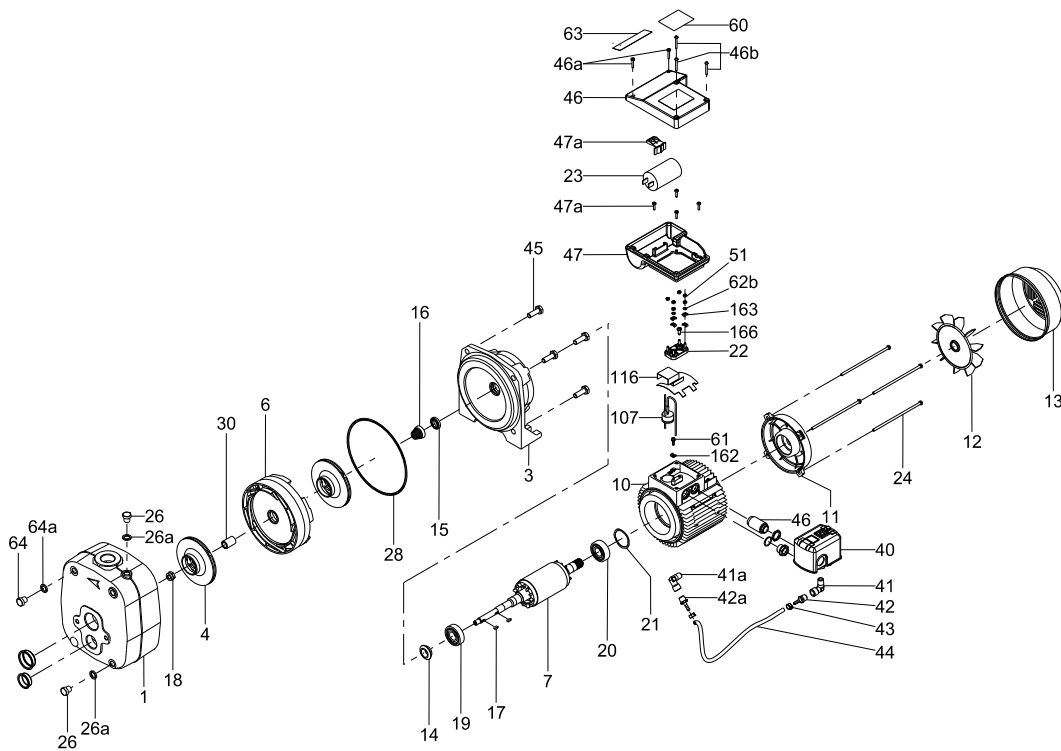

TM062088

JP05D-CI, JP07D-CI