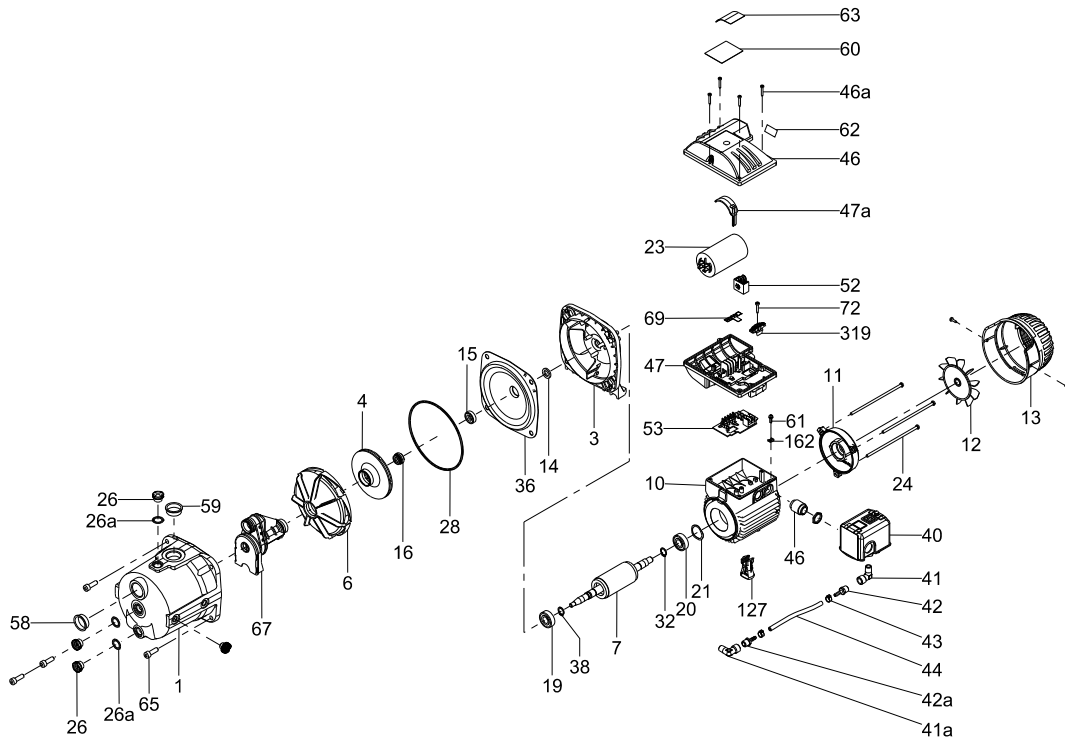

JP03S-CI, JP05S-CI, JP07S-CI, JP10S-CI

TM062397