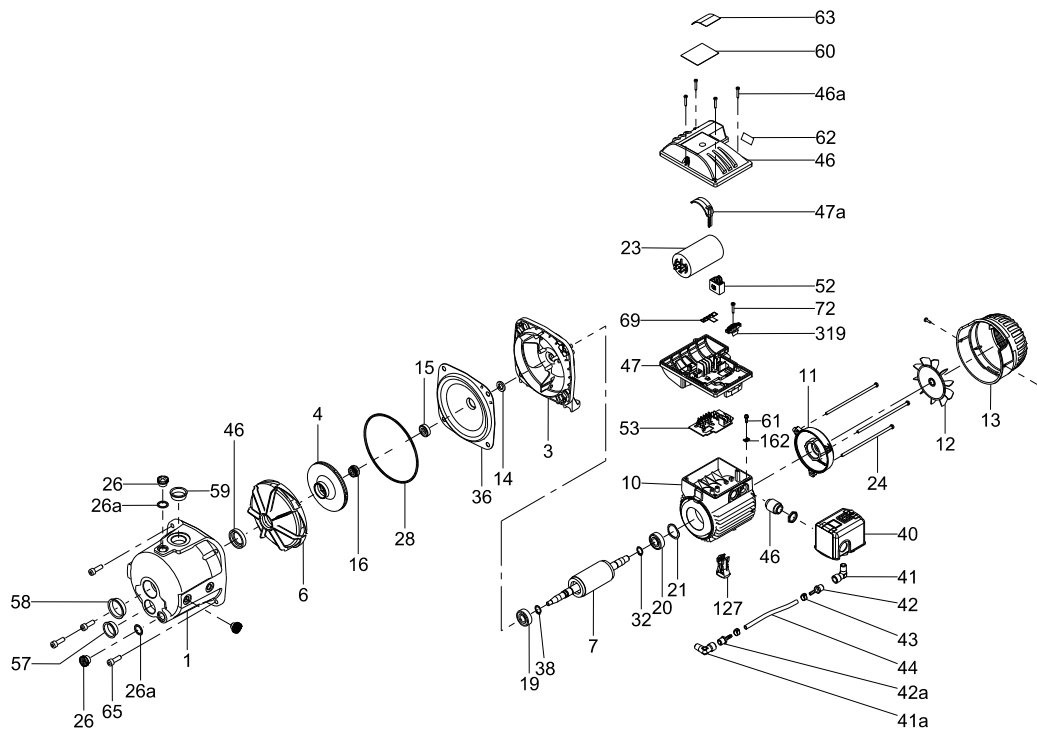

Jet boosters USA

TM062085

JP15D-CI, JP20D-CI