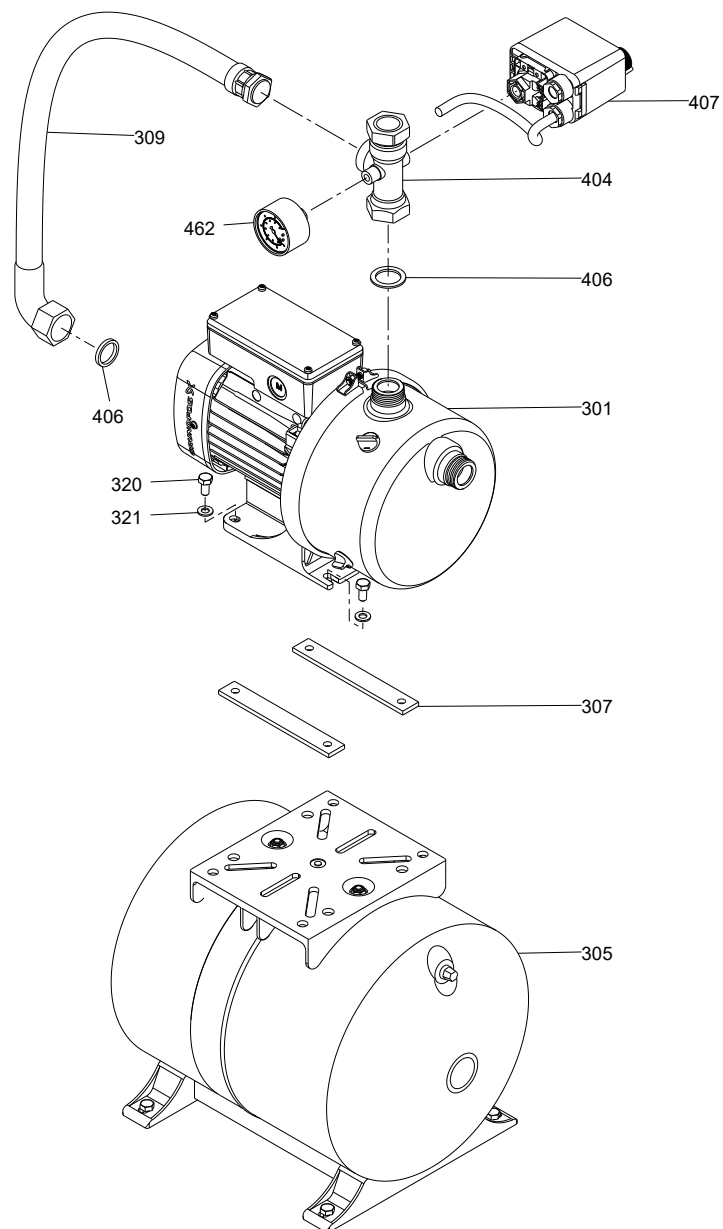

JP 5, JP 6 Booster

50/60 Hz, Models with pressure tank

5-way fitting and Gasket

	Pump type	JP5, JP6
Pos.	Model	B, D, E
	Kit No	98777519
404	Fitting 5 way with union complete	1
406	Gasket	1

Manometer

	Pump type	JP5, JP6
Pos.	Model	B, D, E
	Kit No	98906913
462	Manometer	1

Tank assembly kit

	Pump type	JP5, JP6
Pos.	Model	B, D, E
	Kit No	98777517
307	Vibration absorber	2
406	Gasket	1
320	Hex cap screw	4
321	Lock washer	4

Pressure tank

Pos.	Kit No	98906910	98906911	96553382
	Model	JP PT	JP PT	JP PT
305	24 liter GT-H tank	1	-	-
305	60 liter GT-H tank	-	1	-
305	18 liter GT-H tank	-	-	1
406	Gasket	2	2	2

Tube and gasket

	Pump type	JP5, JP6
Pos.	Model	B, D, E
	Kit No	98777515
309	Rubber hose with fittings	1
406	Gasket	1

50/60 Hz, Models with PM1, PM2

Bush with o-ring PM1/2

	Pump type	JP5, JP6
Pos.	Model	B, D, E
	Kit No	98488493
402	Bush 1" Gas Connection	1
403	Gasket flat	2

JP 5, JP 6 Booster

JP Booster PM 1 / PM 2

TM062252