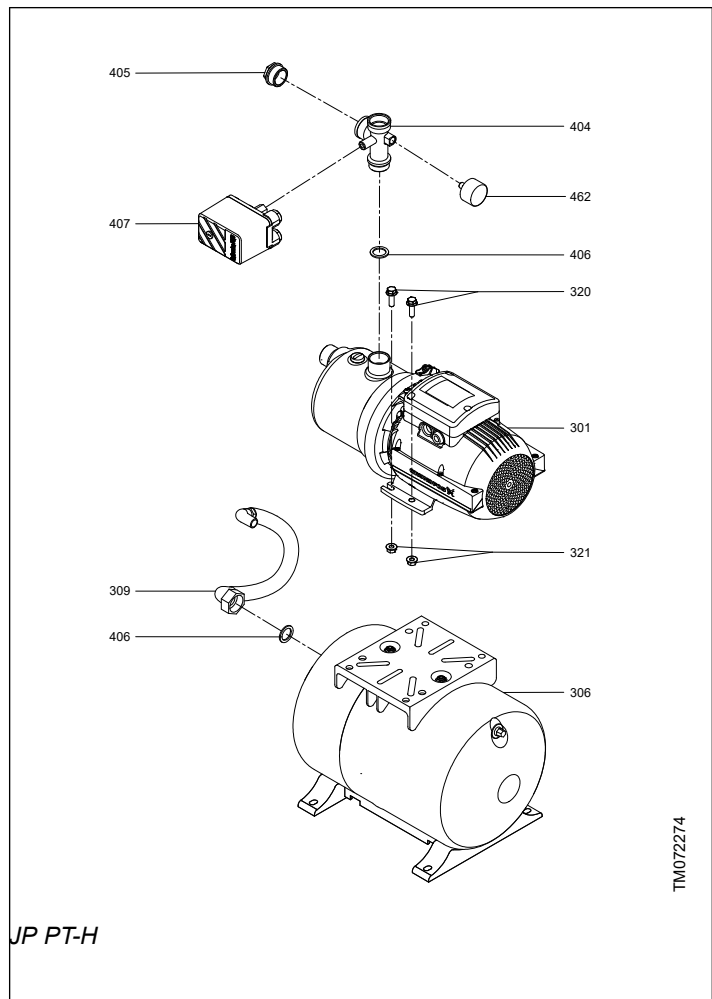

JP 3-42 / JP 4-47 / JP 4-54 / JP 5-48

JP 5, JP 6 50/60 Hz, Models B, C, D, E

Clamp

	Pump type	JP5	JP6
Pos.	Model	B, D, E	
	Kit No	96957810	
92	Clamp	1	
93	Hexagon socket head cap screw	1	
94	Lock nut M6	1	

Hydraulic parts

	Pump type	JP5	JP6
Pos.	Model	B, D, E	
	Kit No	96768184	96768185
13	O-ring	1	1
14	Ejector complete	1	1
49	Impeller	1	1
66	Washer	1	1
67	Lock nut M8	1	1
91	Seal ring	1	1

O-ring

	Pump type	JP5, JP6
Pos.	Model	B, D, E
	Kit No	96768180
11	O-ring	2
13	O-ring	1
25	Plug	2
31	O-ring	1

Shaft seal model D

	Pump type	JP5, JP6	JP5, JP6
Pos.	Model	D	D
	Material	A	B
	Kit No	96768182	98963491
62	Gasket	1	1
105	Shaft seal, material A	1	-
105	Shaft seal, material B	-	1
91	Seal ring, JP5	1	1
31	O-ring	1	1

Shaft seal and impeller model C

	Pump type	JP5	JP6
Pos.	Model	C	C
	Kit No	985742	985743
11	O-ring	2	2
13	O-ring	1	1
25	Pipe plug	1	1
25A	Ejector valve	1	1
31	O-ring	1	1
49	Impeller	1	1
62	O-ring	1	1
105	Shaft seal	1	1
91	Seal ring	1	1
93	Hexagon socket head cap screw	1	1
94	Lock nut	1	1