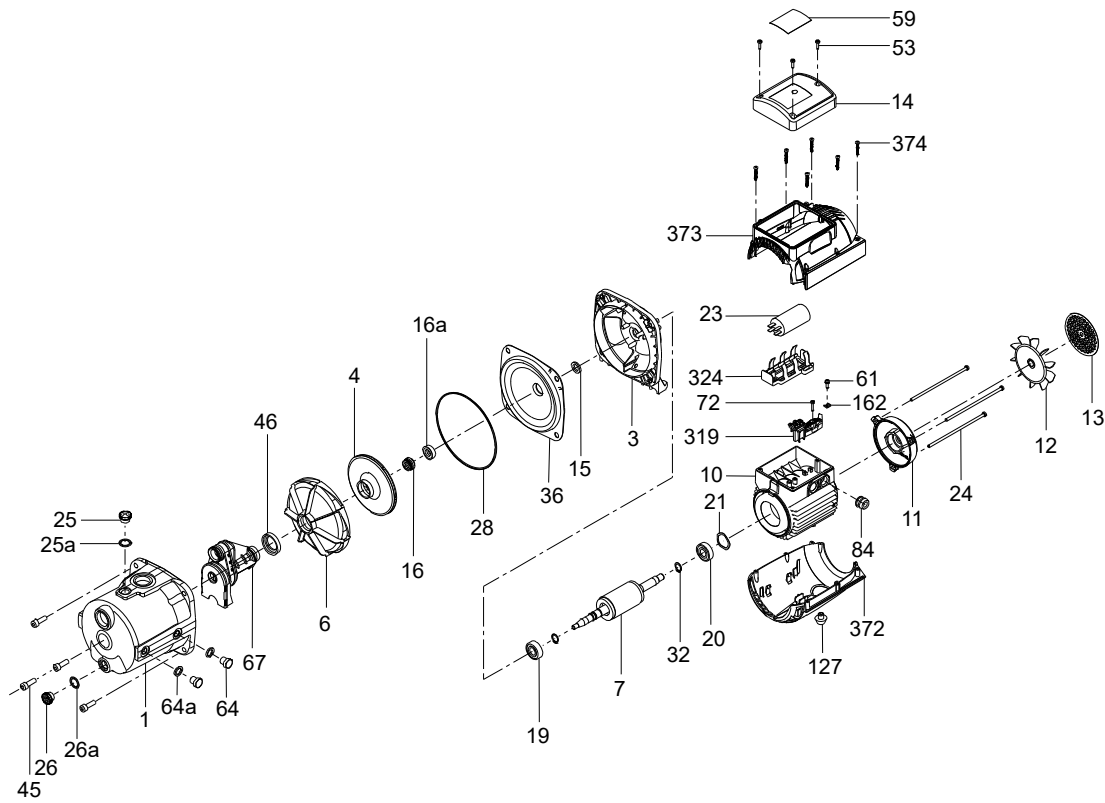

JPBasic

TM061887

JPBasic 2, 3, 4, JPA 3-42, JPA 4-47, JPA 4-54