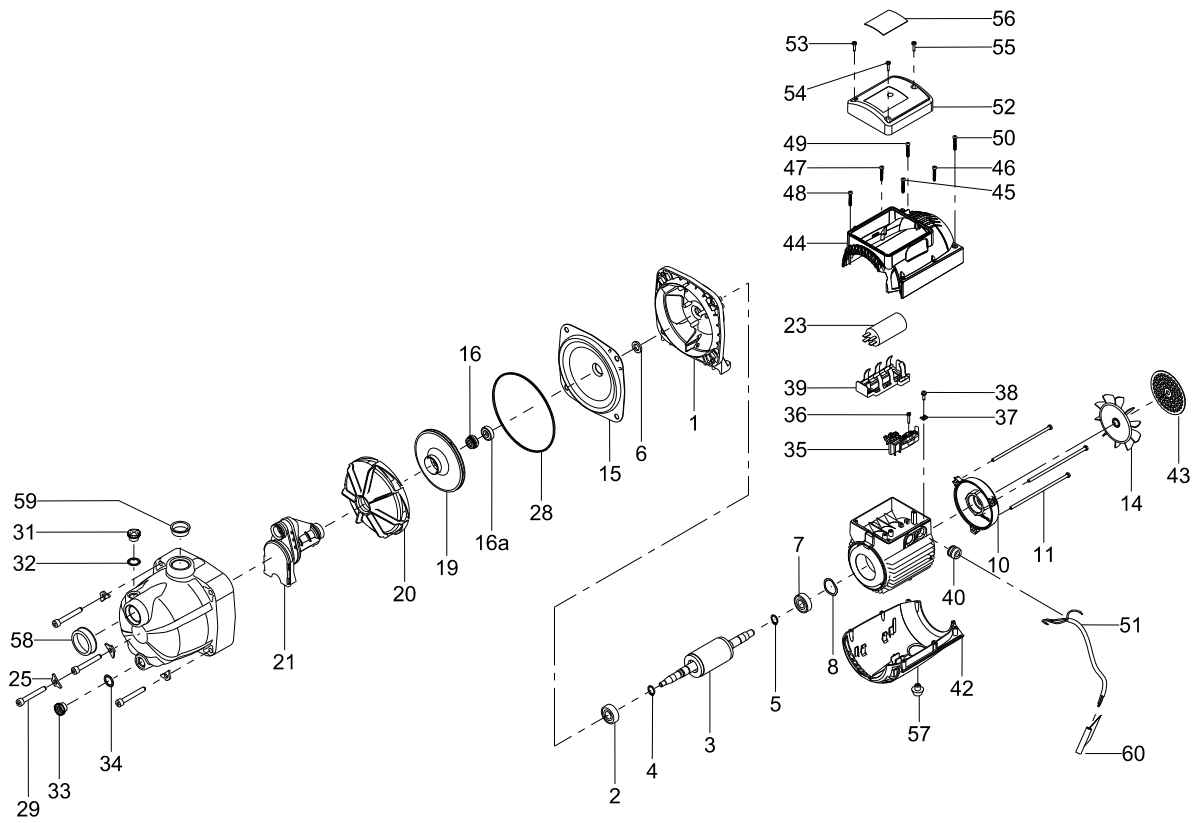

JPC, JPC Booster

TM061661

JPBasic, JPBasic Boosters, JPA, JPA PT, JPA PM

50 Hz

JPBasic and JPBasic Booster Name change

Old name	New name
JPBasic 2	JPA 3-42
JPBasic 3	JPA 4-47
JPBasic 4	JPA 4-54
JPBasic 5	JPA 5-61
JPBasic 7	JPA 8-62
JPBasic 9	JPA 12-41
JPBasic 10	JPA 12-51

NOTE: The service kits uses the old name until 2017.

Capacitor

Pos.	Pump type	JPBasic	JPBasic	JPBasic	JPBasic
	Model	2, 3	4	5, 9	7, 10
Kit No		98715206	98715207	98715209	98715210
23	Capacitor, 12.5 uF	1	-	-	-
23	Capacitor, 16 uF	-	1	-	-
23	Capacitor, 31.5 uF	-	-	1	-
23	Capacitor, 40 uF	-	-	-	1

Hydraulic kit

Pos.	Pump type	JPBasic	JPBasic
	Model	2	3, 4
Kit No		98715192	98715194
67	Venturi set	1	1
28	O-ring	1	1
6	Diffuser	1	1
4	Impeller	1	1

Pos.	Pump type	JPBasic
	Model	5, 7
Kit No		98715196
2	Ejector body	1
9	Nozzle	1
8	Venturi	1
27	O-ring	1
29	O-ring	1
26	Priming plug	1
26a	Aluminium gasket	1
4	Impeller	1

Pos.	Pump type	JPBasic
	Model	9, 10
Kit No		98715197
33	Nozzle	1
34	Venturi	1
37	O-ring	1
35	O-ring	1
4	Impeller	1