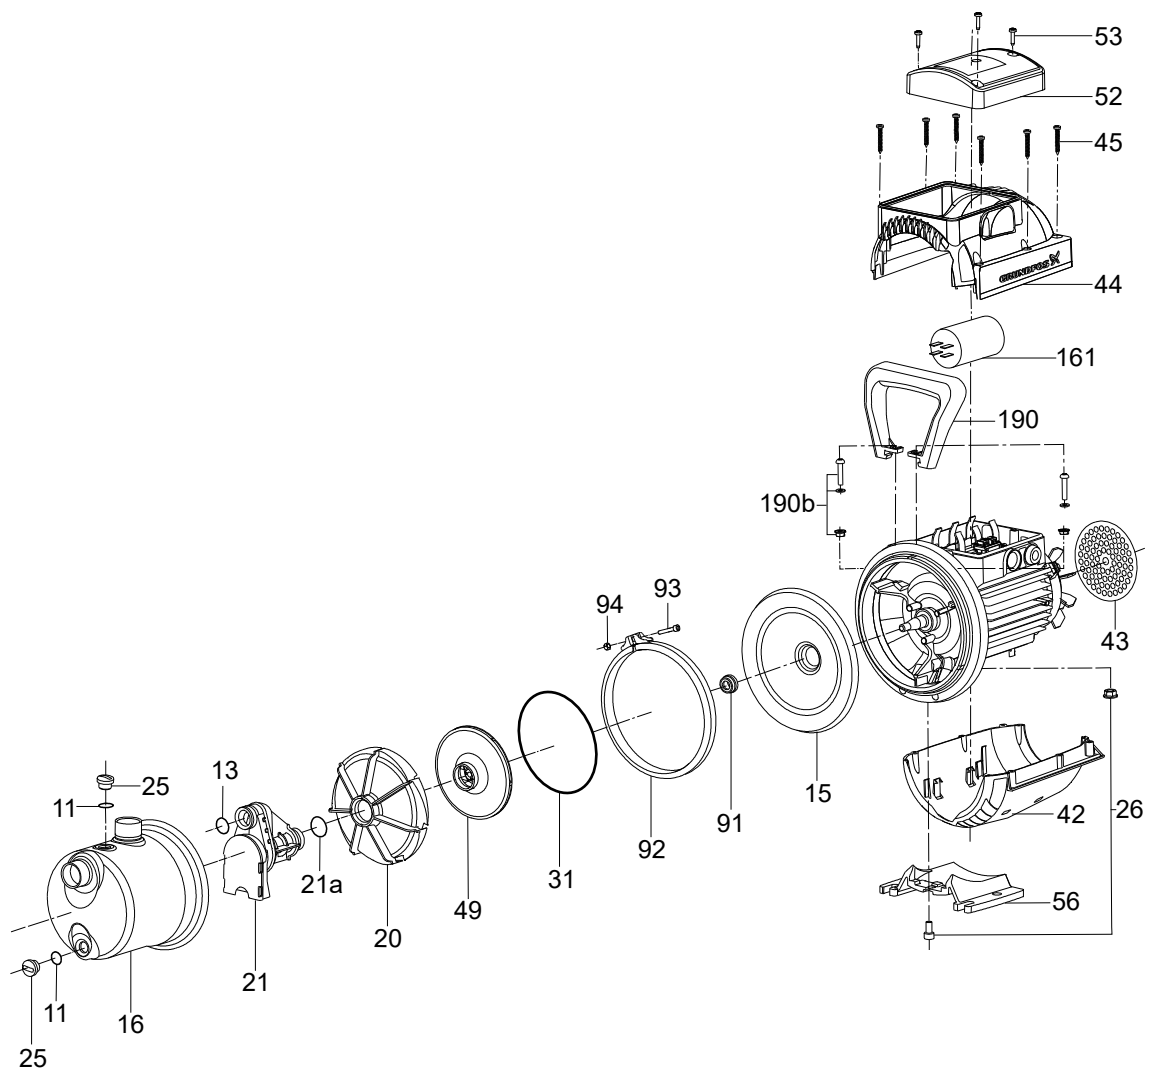

1. Jet pumps & boosters

JP pumps

Handle kit

Pos.	Pump type	JP3-42 / JP4-47 / JP4-54 / JP5-48
	Kit No	99521000
190	Handle	1
190b	Screws	2

Motor fan, spare

Pos.	Pump type	JP3-42 / JP4-47	JP4-54 / JP5-48
	Kit No	99577662	99577666
14	Motor fan	1	1

Motor shell kit

Pos.	Pump type	JP3-42 / JP4-47	JP4-54 / JP5-48
	Kit No	99521002	99521025
44	Upper motor shell	1	1
42	Lower motor shell	1	1
43	Shell grid	1	1
45	Screws	6	6

Pump housing kit

Pos.	Pump type	JP3-42 / JP4-47 / JP4-54 / JP5-48	JP3-42 / JP4-47 / JP4-54 / JP5-48
	Model	G1" thread	NPT thread
	Kit No	99521027	99521028
1	Pump housing	1	1
28	O-ring	1	1
92	Clamp ring	1	1
93	Screw	1	1
94	Nut	1	1

Plugs kit

Pos.	Pump type	JP3-42 / JP4-47 / JP4-54 / JP5-48
	Kit No	99521030
31	Plug	2
32	O-ring	2

Shaft seal kit

Pos.	Pump type	JP3-42 / JP4-47 / JP4-54 / JP5-48
	Kit No	99520998
16/16a	Shaft seal	1

Hydraulic kit 50 Hz

Pos.	Pump type	JP3-42	JP4-47	JP4-54	JP5-48
	Kit No	98715214	98715216	98715217	99520961
19	Impeller	1	1	1	1
20	Diffuser	1	1	1	1
21	Venturi tube	1	1	1	1
28	O-ring	1	1	1	1
21a	O-ring	1	1	1	1
13	O-ring	1	1	1	1

Hydraulic kit 60 Hz

Pos.	Pump type	JP3-42	JP4-47	JP4-54	JP5-48
	Kit No	98715218	98715219	98715220	99520960
19	Impeller	1	1	1	1
20	Diffuser	1	1	1	1
21	Venturi tube	1	1	1	1
28	O-ring	1	1	1	1
21a	O-ring	1	1	1	1
13	O-ring	1	1	1	1

JP 3-42 / JP 4-47 / JP 4-54 / JP 5-48

TM072748