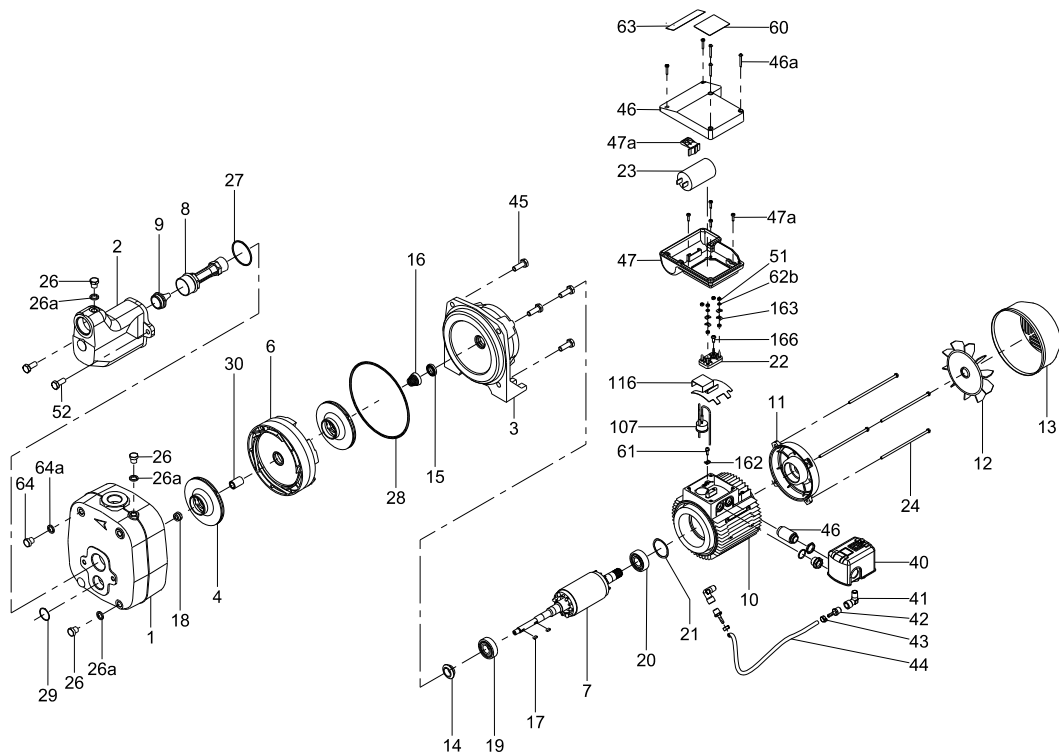

JP20S-CI, JP15S-CI

TM062398