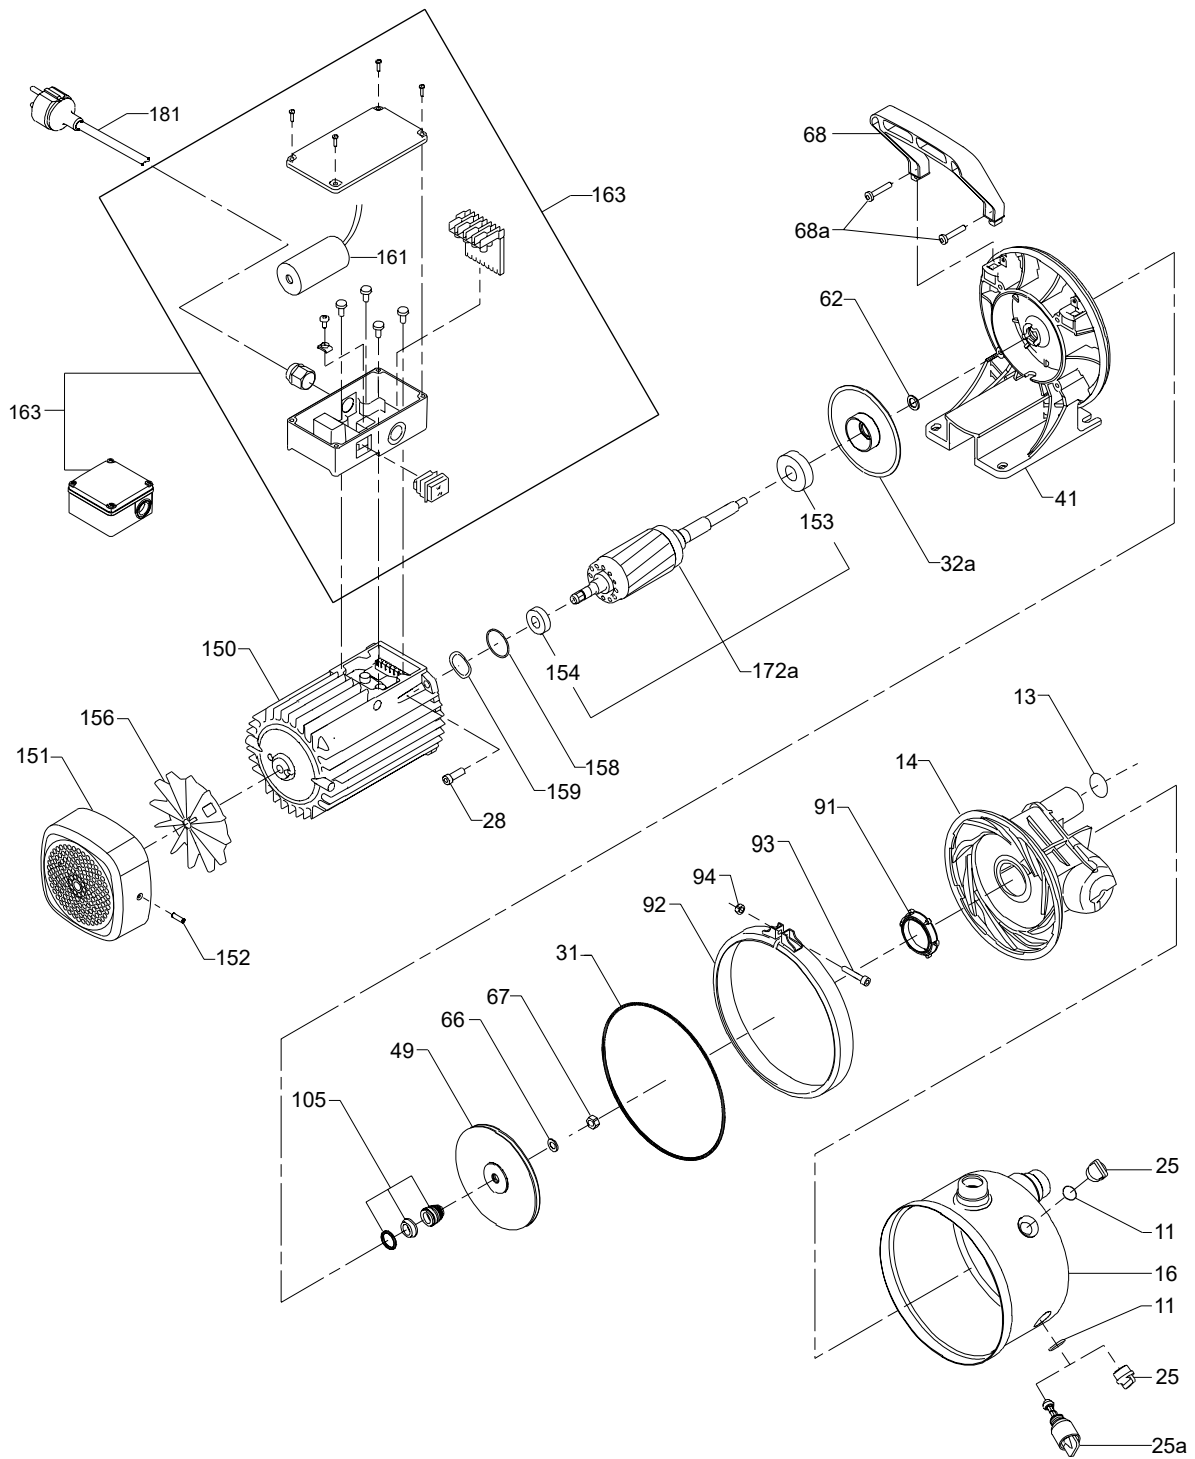

TM007579

Material B