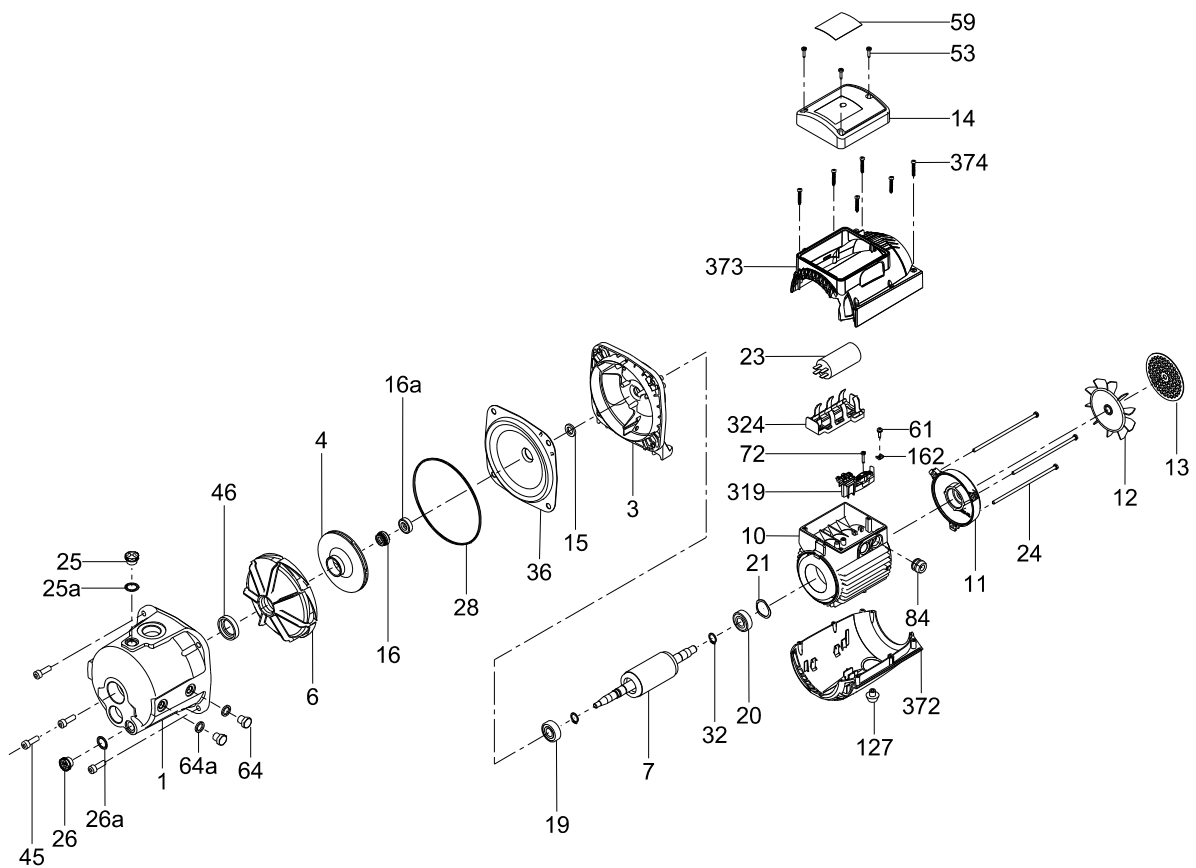

JDBasic

TM061593