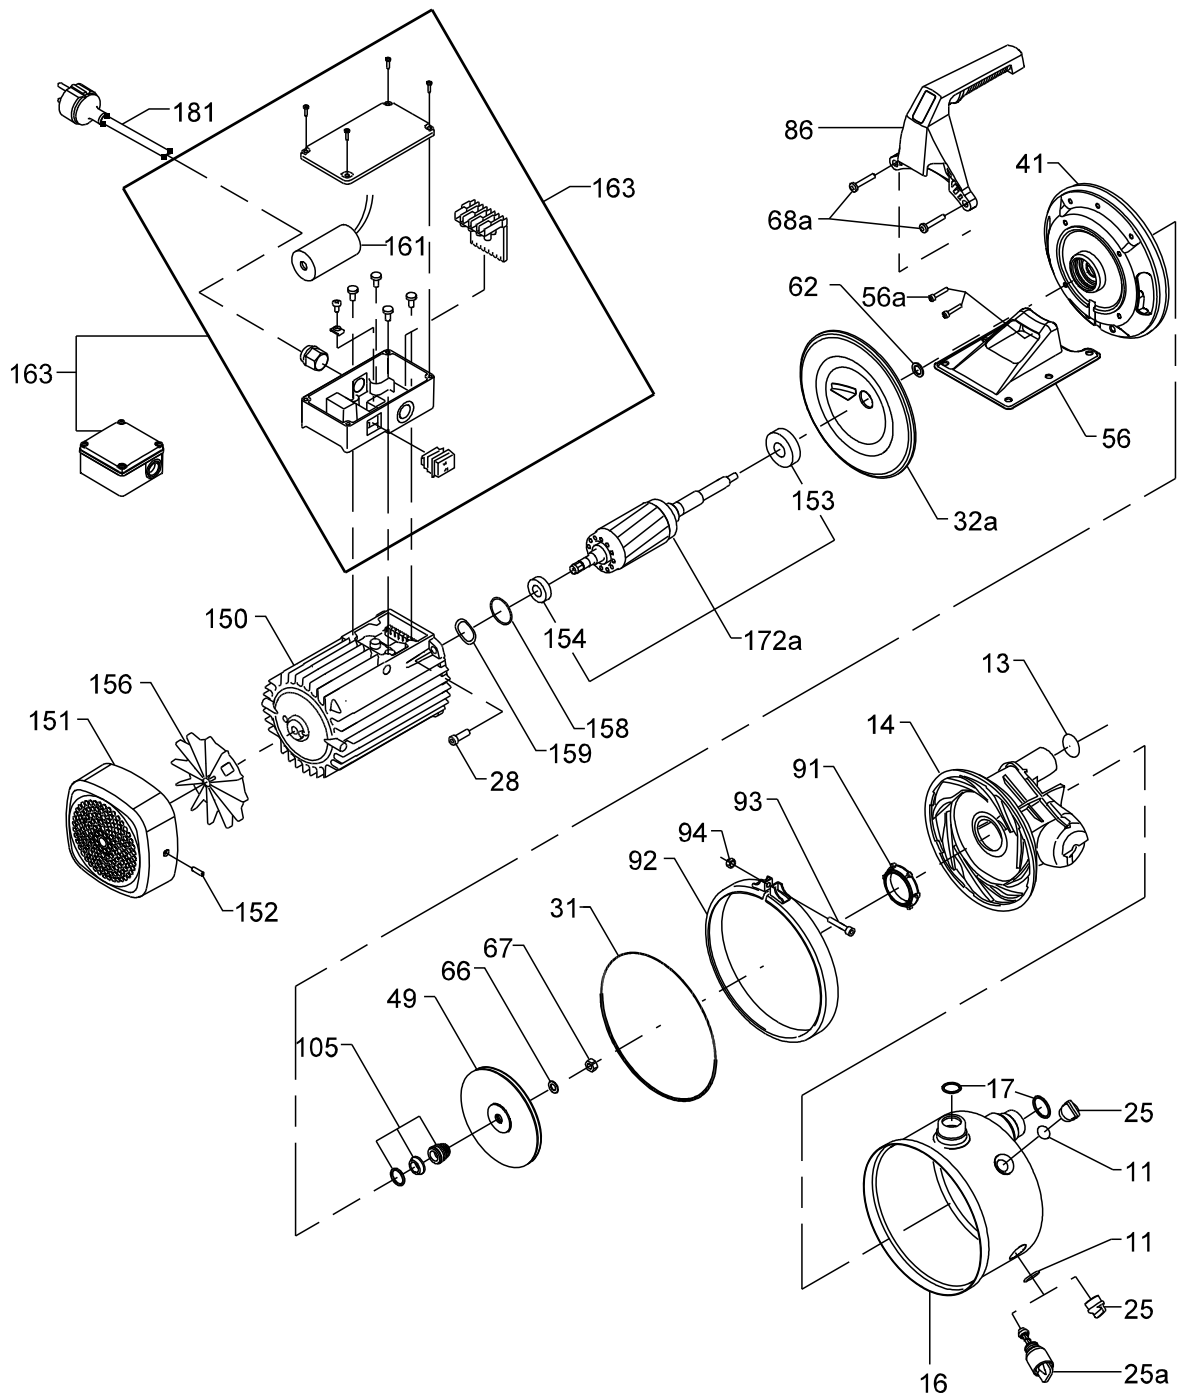

JP 5, JP 6 50/60 Hz, Models B, C, D, E

Clamp

	Pump type	JP5	JP6
Pos.	Model	B, D, E	
	Kit No	96957810	
92	Clamp	1	
93	Hexagon socket head cap screw	1	
94	Lock nut M6	1	

Hydraulic parts

	Pump type	JP5	JP6
Pos.	Model	B, D, E	
	Kit No	96768184	96768185
13	O-ring	1	1
14	Ejector complete	1	1
49	Impeller	1	1
66	Washer	1	1
67	Lock nut M8	1	1
91	Seal ring	1	1

O-ring

	Pump type	JP5, JP6
Pos.	Model	B, D, E
	Kit No	96768180
11	O-ring	2
13	O-ring	1
25	Plug	2
31	O-ring	1

Shaft seal model D

	Pump type	JP5, JP6	JP5, JP6
Pos.	Model	D	D
	Material	A	B
	Kit No	96768182	98963491
62	Gasket	1	1
105	Shaft seal, material A	1	-
105	Shaft seal, material B	-	1
91	Seal ring, JP5	1	1
31	O-ring	1	1

Shaft seal and impeller model C

	Pump type	JP5	JP6
Pos.	Model	C	C
	Kit No	985742	985743
11	O-ring	2	2
13	O-ring	1	1
25	Pipe plug	1	1
25A	Ejector valve	1	1
31	O-ring	1	1
49	Impeller	1	1
62	O-ring	1	1
105	Shaft seal	1	1
91	Seal ring	1	1
93	Hexagon socket head cap screw	1	1
94	Lock nut	1	1

JP 5, JP 6

Material A

TM064500