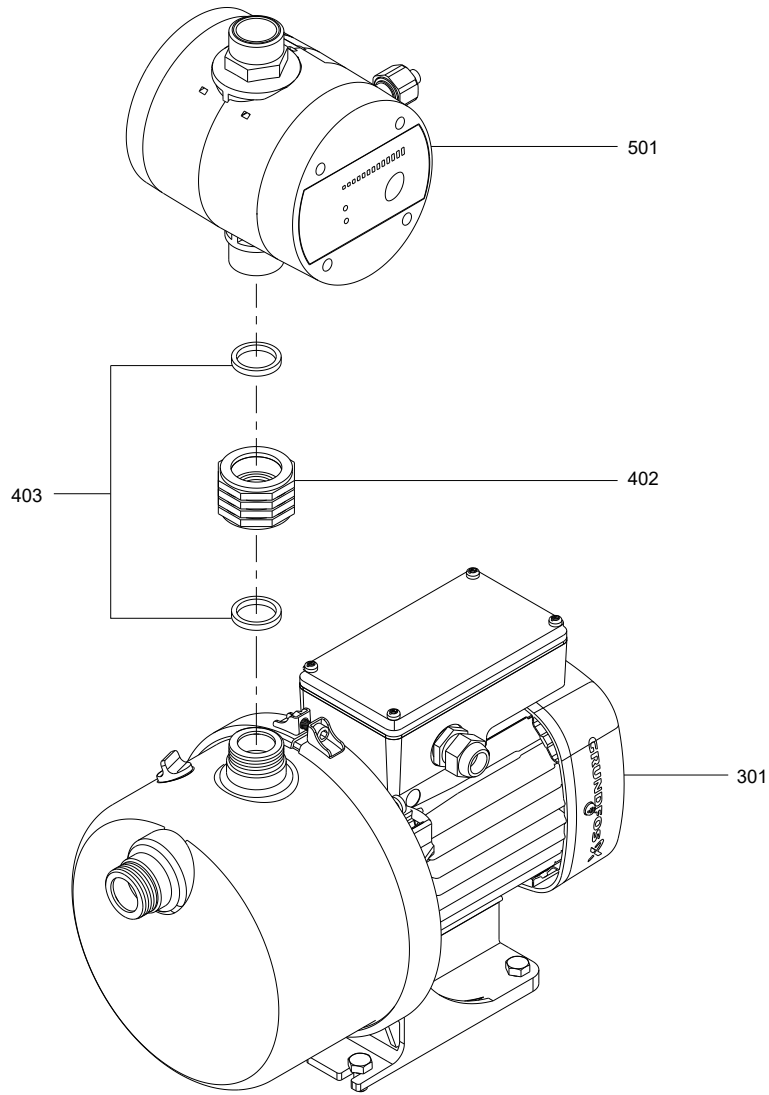

50/60 Hz, Models with PM1, PM2

Bush with o-ring PM1/2

	Pump type	JP5, JP6
Pos.	Model	B, D, E
	Kit No	98488493
402	Bush 1" Gas Connection	1
403	Gasket flat	2

JP 5, JP 6 Booster

JP Booster PM 1 / PM 2

TM062252