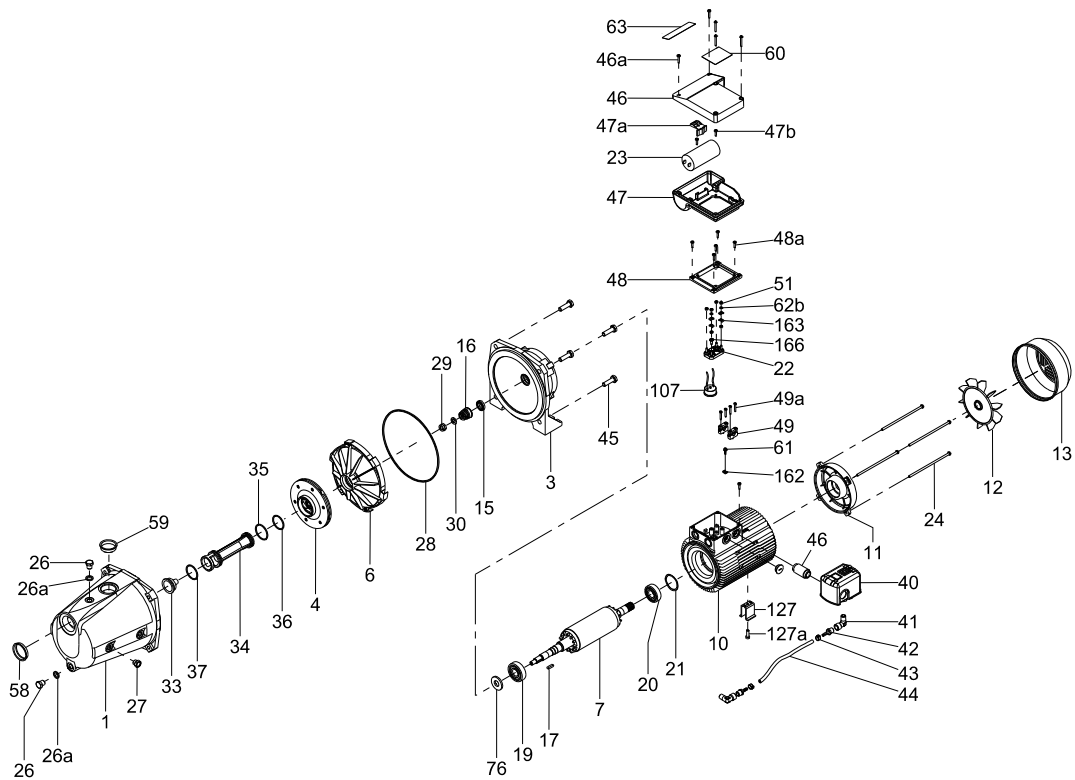

Jet boosters USA

JP20S-CI-1, JP30S-CI

TM062089