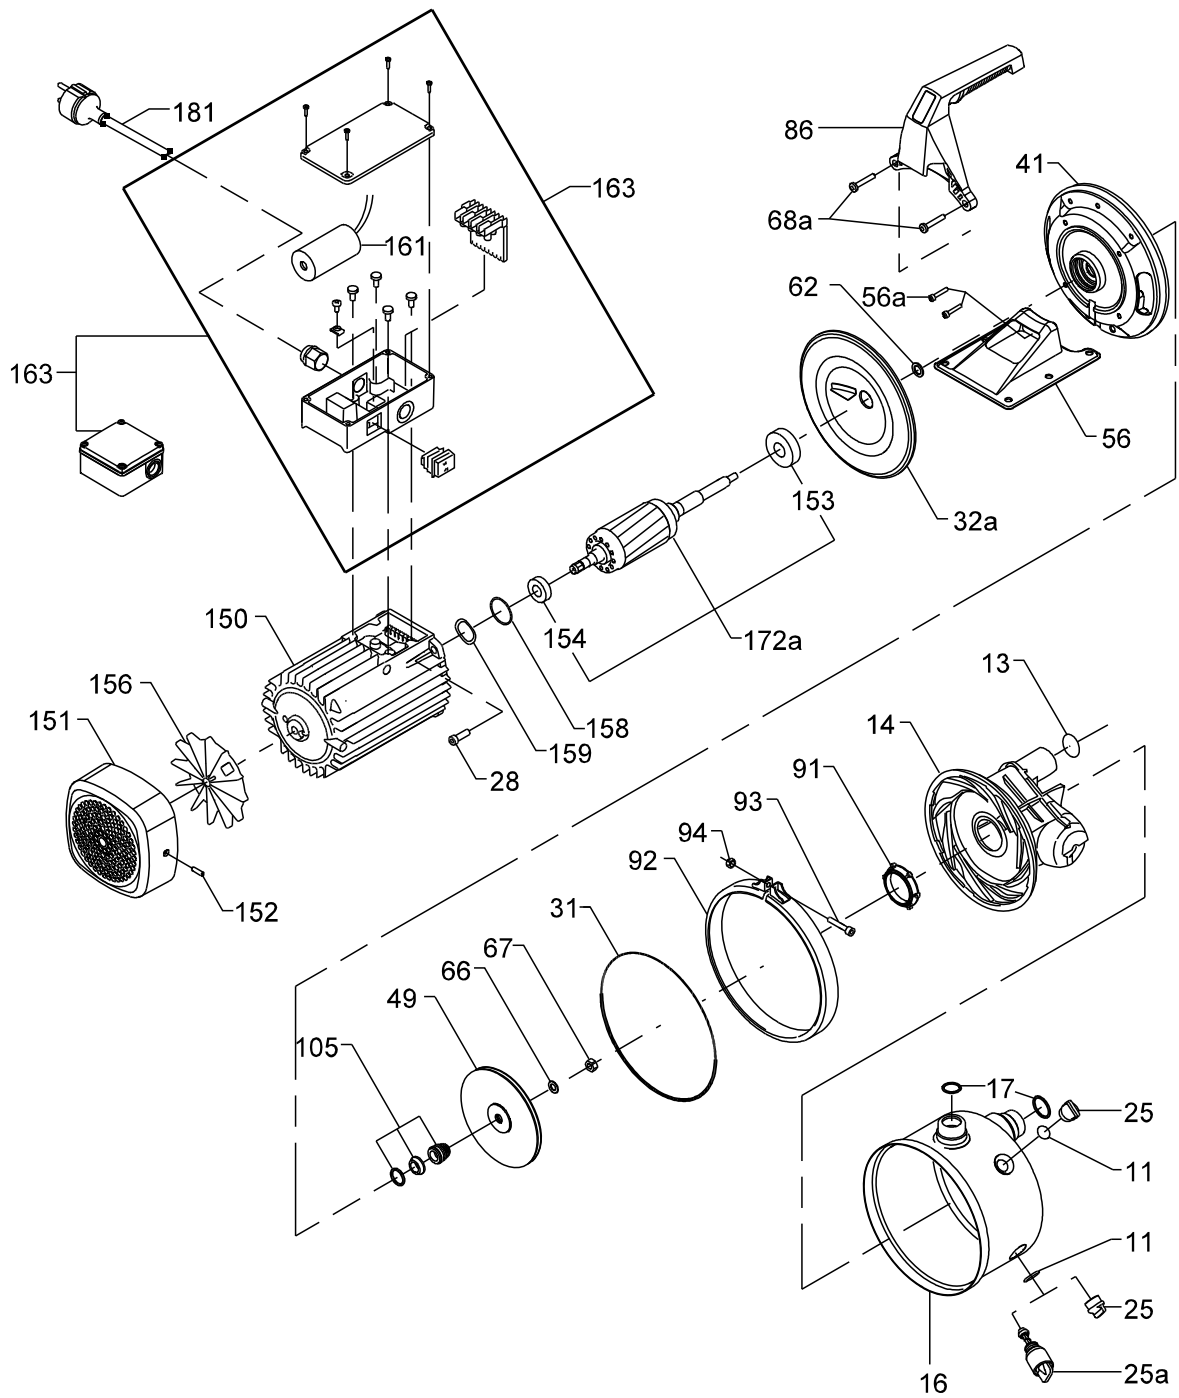

JP 5, JP 6

TM064500

Material A