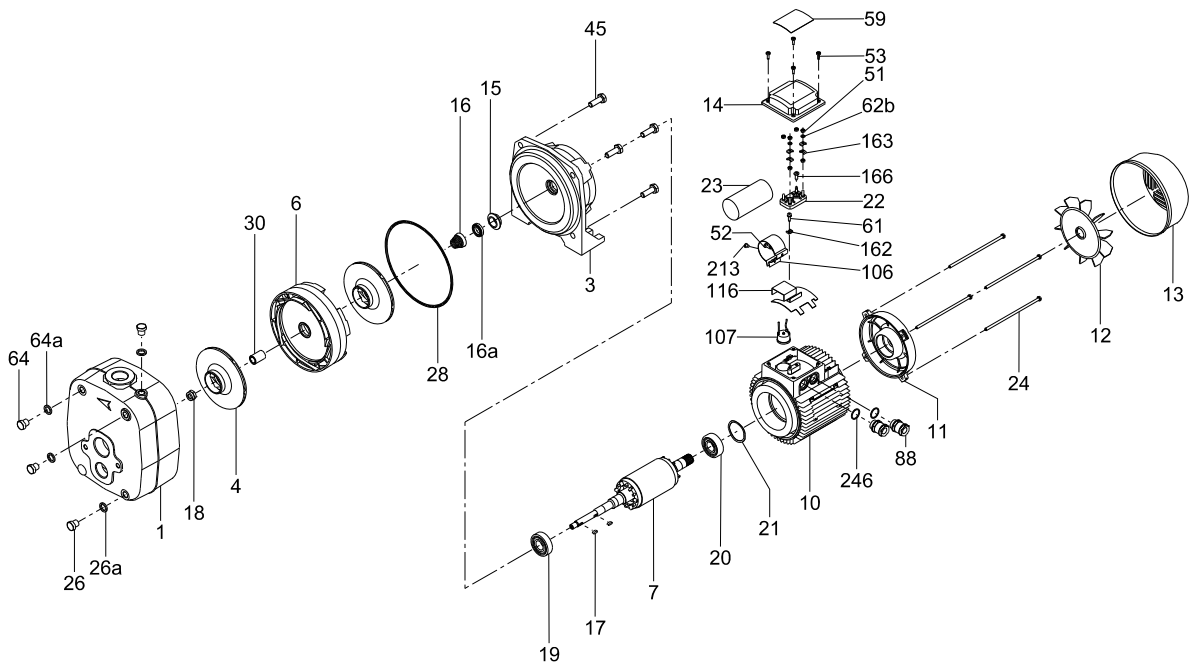

JDBasic 2, 4, JPD 4-47, JPD 4-54

TM061594

JDBasic 5, 7, JPD 5-61, JPD 8-62