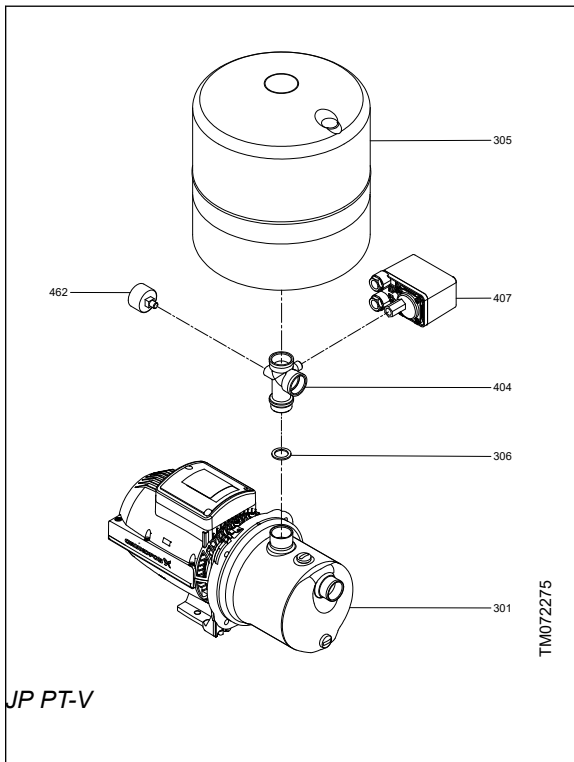

JP 3-42 / JP 4-47 / JP 4-54 / JP 5-48

JP 5, JP 6 50/60 Hz, Models B, C, D, E

Clamp

	Pump type	JP5	JP6
Pos.	Model	B, D, E	
	Kit No	96957810	
92	Clamp	1	
93	Hexagon socket head cap screw	1	
94	Lock nut M6	1	

Hydraulic parts

	Pump type	JP5	JP6
Pos.	Model	B, D, E	
	Kit No	96768184	96768185
13	O-ring	1	1
14	Ejector complete	1	1
49	Impeller	1	1
66	Washer	1	1
67	Lock nut M8	1	1
91	Seal ring	1	1

O-ring

	Pump type	JP5, JP6
Pos.	Model	B, D, E
	Kit No	96768180
11	O-ring	2
13	O-ring	1
25	Plug	2
31	O-ring	1

Shaft seal model D

	Pump type	JP5, JP6	JP5, JP6
Pos.	Model	D	D
	Material	A	B
	Kit No	96768182	98963491
62	Gasket	1	1
105	Shaft seal, material A	1	-
105	Shaft seal, material B	-	1
91	Seal ring, JP5	1	1
31	O-ring	1	1

Shaft seal and impeller model C

	Pump type	JP5	JP6
Pos.	Model	C	C
	Kit No	985742	985743
11	O-ring	2	2
13	O-ring	1	1
25	Pipe plug	1	1
25A	Ejector valve	1	1
31	O-ring	1	1
49	Impeller	1	1
62	O-ring	1	1
105	Shaft seal	1	1
91	Seal ring	1	1
93	Hexagon socket head cap screw	1	1
94	Lock nut	1	1