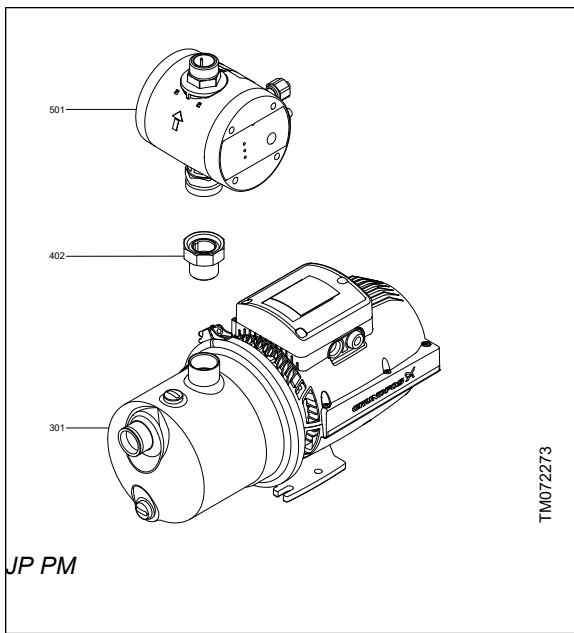

JP 3-42 / JP 4-47 / JP 4-54 / JP 5-48

JP 5, JP 6 50/60 Hz, Models B, C, D, E

Clamp

	Pump type	JP5	JP6
Pos.	Model	B, D, E	
	Kit No	96957810	
92	Clamp	1	
93	Hexagon socket head cap screw	1	
94	Lock nut M6	1	

Hydraulic parts

	Pump type	JP5	JP6
Pos.	Model	B, D, E	
	Kit No	96768184	96768185
13	O-ring	1	1
14	Ejector complete	1	1
49	Impeller	1	1
66	Washer	1	1
67	Lock nut M8	1	1
91	Seal ring	1	1

O-ring

	Pump type	JP5, JP6
Pos.	Model	B, D, E
	Kit No	96768180
11	O-ring	2
13	O-ring	1
25	Plug	2
31	O-ring	1

Shaft seal model D

	Pump type	JP5, JP6	JP5, JP6
Pos.	Model	D	D
	Material	A	B
	Kit No	96768182	98963491
62	Gasket	1	1
105	Shaft seal, material A	1	-
105	Shaft seal, material B	-	1
91	Seal ring, JP5	1	1
31	O-ring	1	1

Shaft seal and impeller model C

	Pump type	JP5	JP6
Pos.	Model	C	C
	Kit No	985742	985743
11	O-ring	2	2
13	O-ring	1	1
25	Pipe plug	1	1
25A	Ejector valve	1	1
31	O-ring	1	1
49	Impeller	1	1
62	O-ring	1	1
105	Shaft seal	1	1
91	Seal ring	1	1
93	Hexagon socket head cap screw	1	1
94	Lock nut	1	1