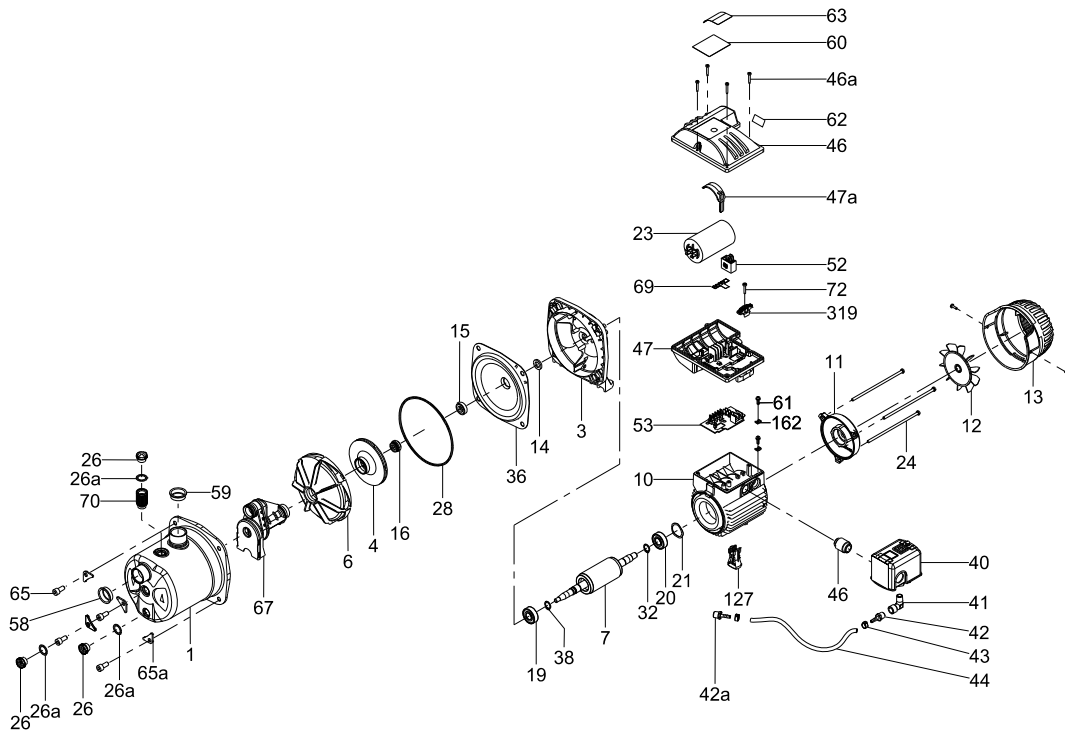

Jet boosters USA

JP05S-SS, JP07S-SS, JP10S-SS

TM062087