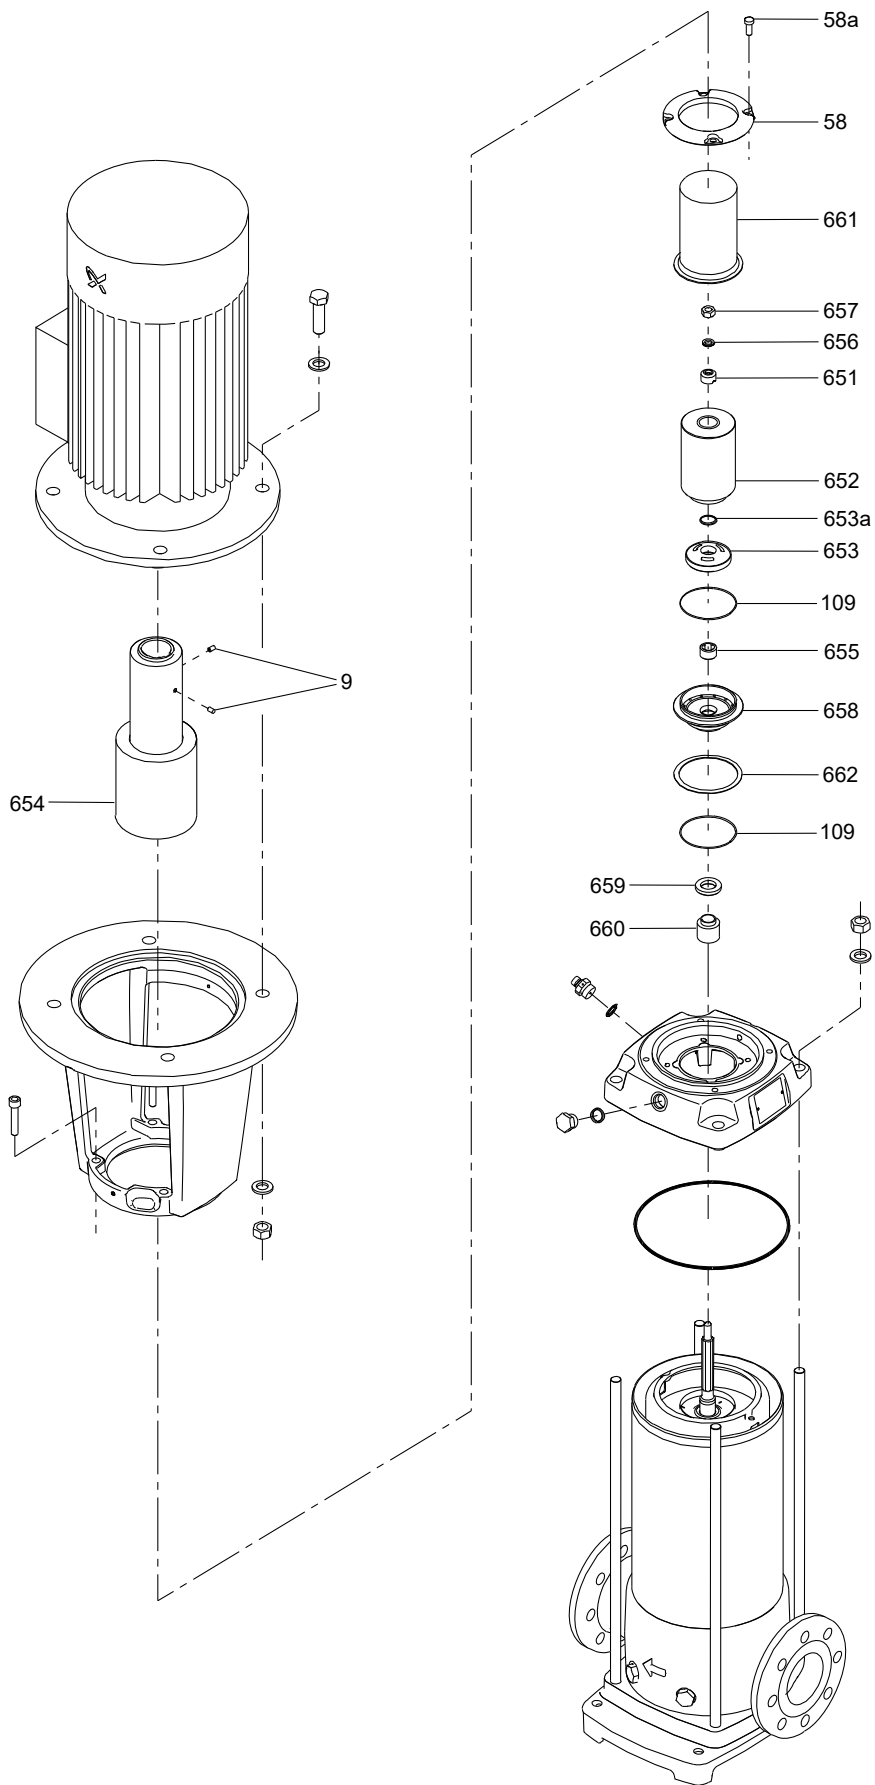

CRN 32, 45, 64, 90 MAGdrive produced from week 44, 2007

TM039358