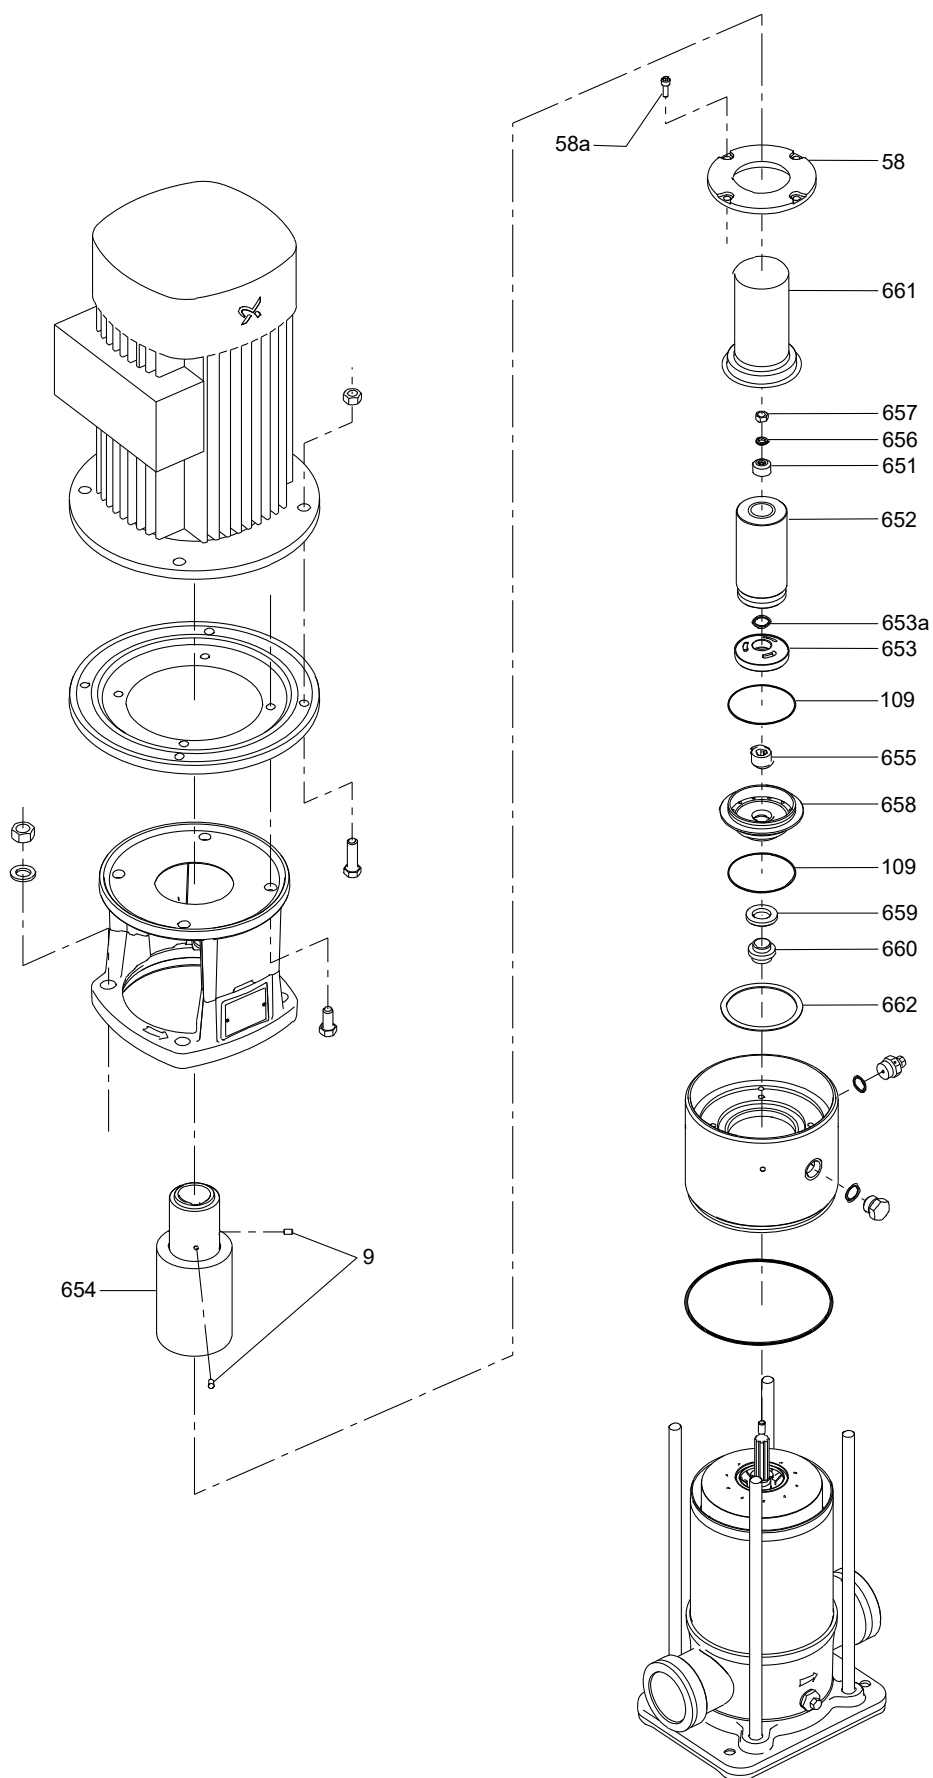

CRN 1, 1s, 3, 5, 10, 15, 20 MAGdrive produced from week 44, 2007

TM039356