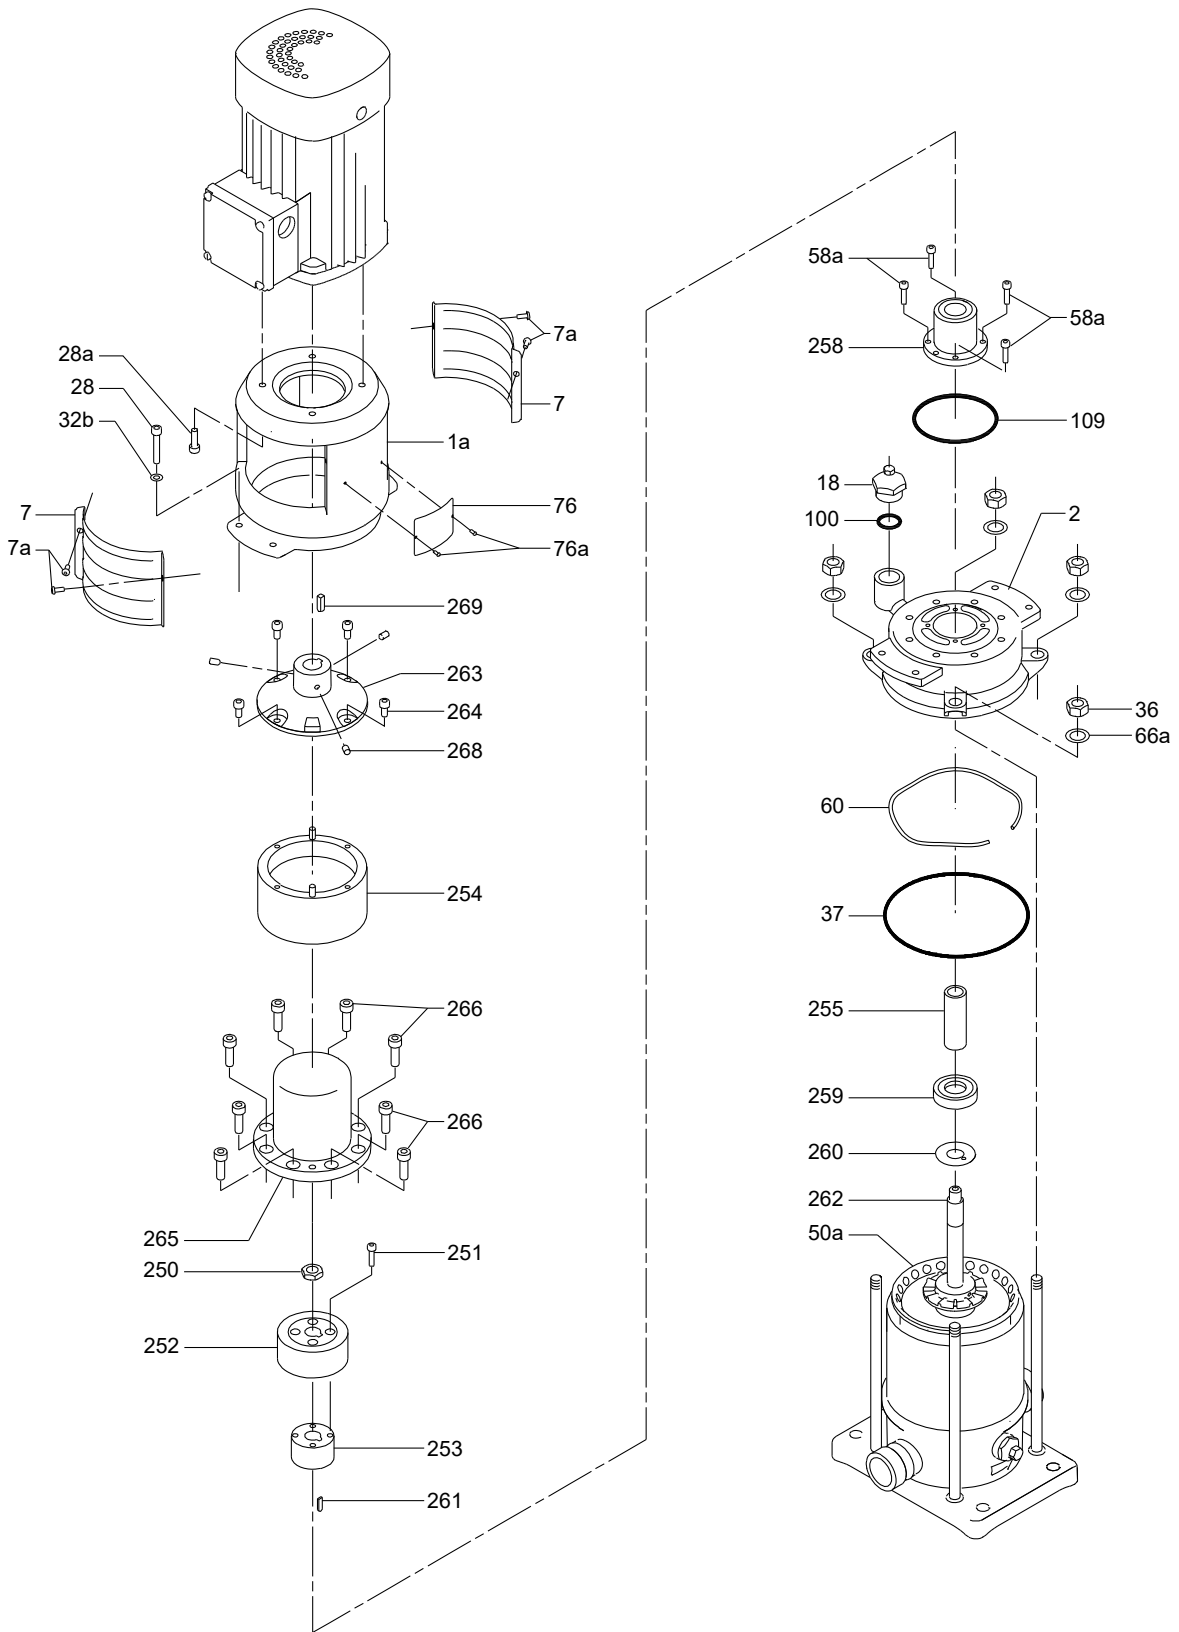

CRI, CRN 1, 3, 5 MAGdrive produced before week 44, 2007

TM021574